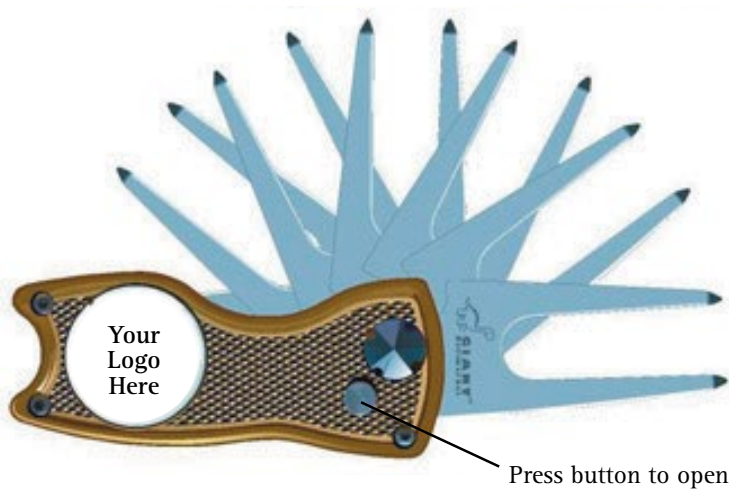

# Alloy Retractable Divot Tool

Unique divot tool repairer, easy to use, easy to maintain – open design at both sides

## Retractable Divot Tool

### Additional Features:

- Retractable Tool, press the button to release the tool
- Divot tool no longer an uncomfortable experience
- Designed like a modern car key
- Can be used as a club and cigar holder, insert the fork of the tool into the ground and rest any club or your cigar in the contour of the tool

Handy to Use, Easy and Safe to Keep

Personalise Your Ball Marker

Just rinse under the tap to get rid of any dirt